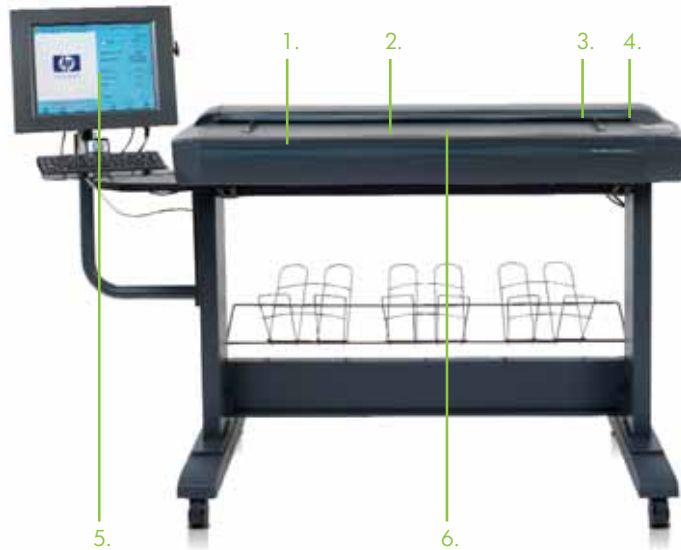

HP Designjet 4500 Scanner

1. The built-in scanner accepts originals up to 43in/1092mm wide and 0.6in/15.2mm thick.
2. 42-in/1067-mm scan area captures wide-format images for easy printing, copying, and saving.
3. Scan resolution of 508 dpi optical and 2400 ppi enhanced.
4. Scan speed up to 3in/76mm per second color and 10in/253mm per second black and white.
5. Intuitive, 15-in/381mm, touch-screen display with graphical interface.
6. Includes Read/Write DVD to save scanned documents on DVDs and CDs.
7. 2.6Ghz processing speed, 1GB memory, and 30GB hard disk drive for faster scan and copy performance.

HP Designjet 4500 Scanner at a glance

HP Designjet 4500 Scanner

- 42-in/1067-mm scan area
- Accepts originals up to 0.6in/15.2mm thick
- 508 dpi optical and 2400 ppi enhanced scan resolution
- 3in/76 mm per second color and 10in/253 mm per second black and white scan speed
- 2.6Ghz processing speed, 1GB memory, and 30GB hard disk drive

Optional service and support

- HP Installation Service (1 unit)
- HP Network Installation Service (1 unit)
- HP Next Business Day Onsite Hardware Support, 3 years
- HP 4 hour response 9x5 Onsite Hardware Support, 3 years
- HP 4 hour response 13x5 Onsite Hardware Support - onsite in 4 hours, 3 years
- HP Next Business Day Onsite Hardware Support, 1 year post warranty
- HP 4 hour response 9x5 Same-Day Onsite Hardware Support, 1 year post warranty
- HP 4 hour response 13x5