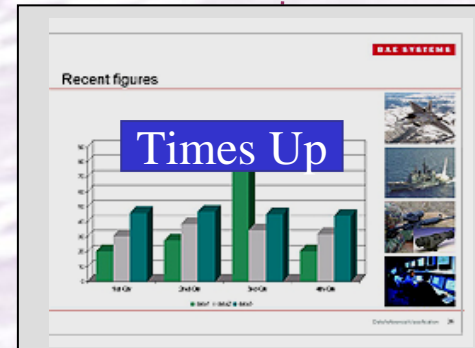

Home

*Bright Ideas
Come in Small Packages*

Thoughtful Features

BenQ

My Screen

2D Keystone

Power On/Off Ring Tone

Presentation Timer