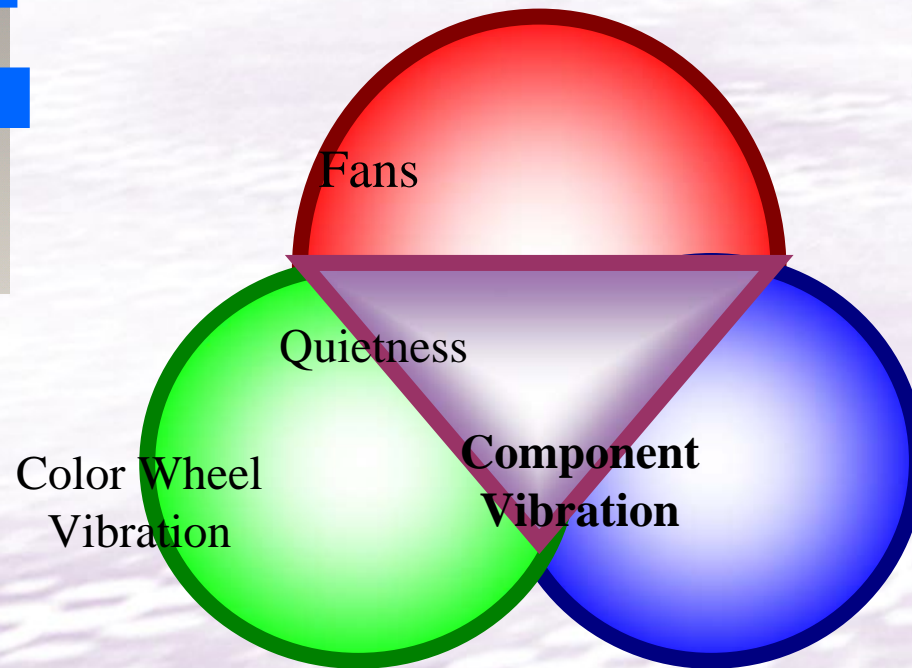

*We not only decrease the noise from fans,
but lower the vibration from components!*