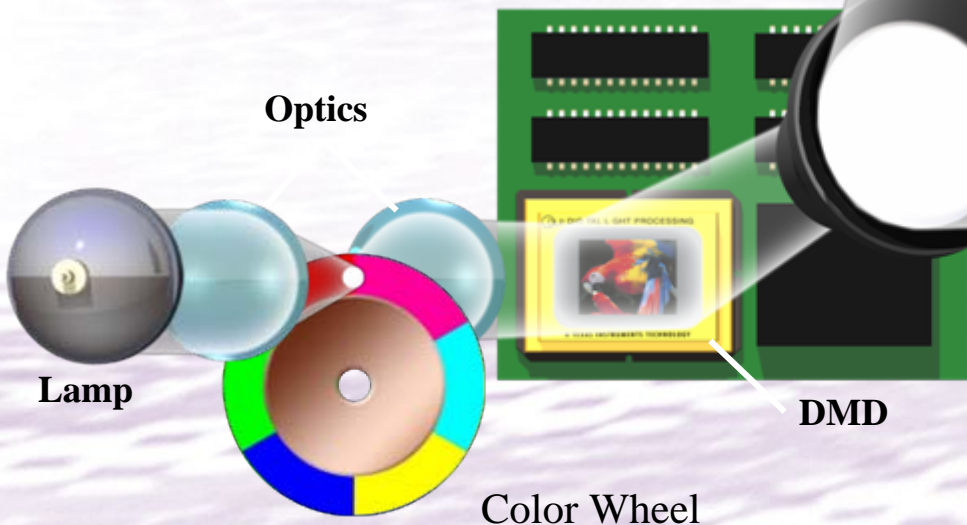

BenQ

Color Matching II--Golden Ratio Color Wheel

Projected image on screen

Projection Lens

3 4 5 6
Color Processing

BenQ