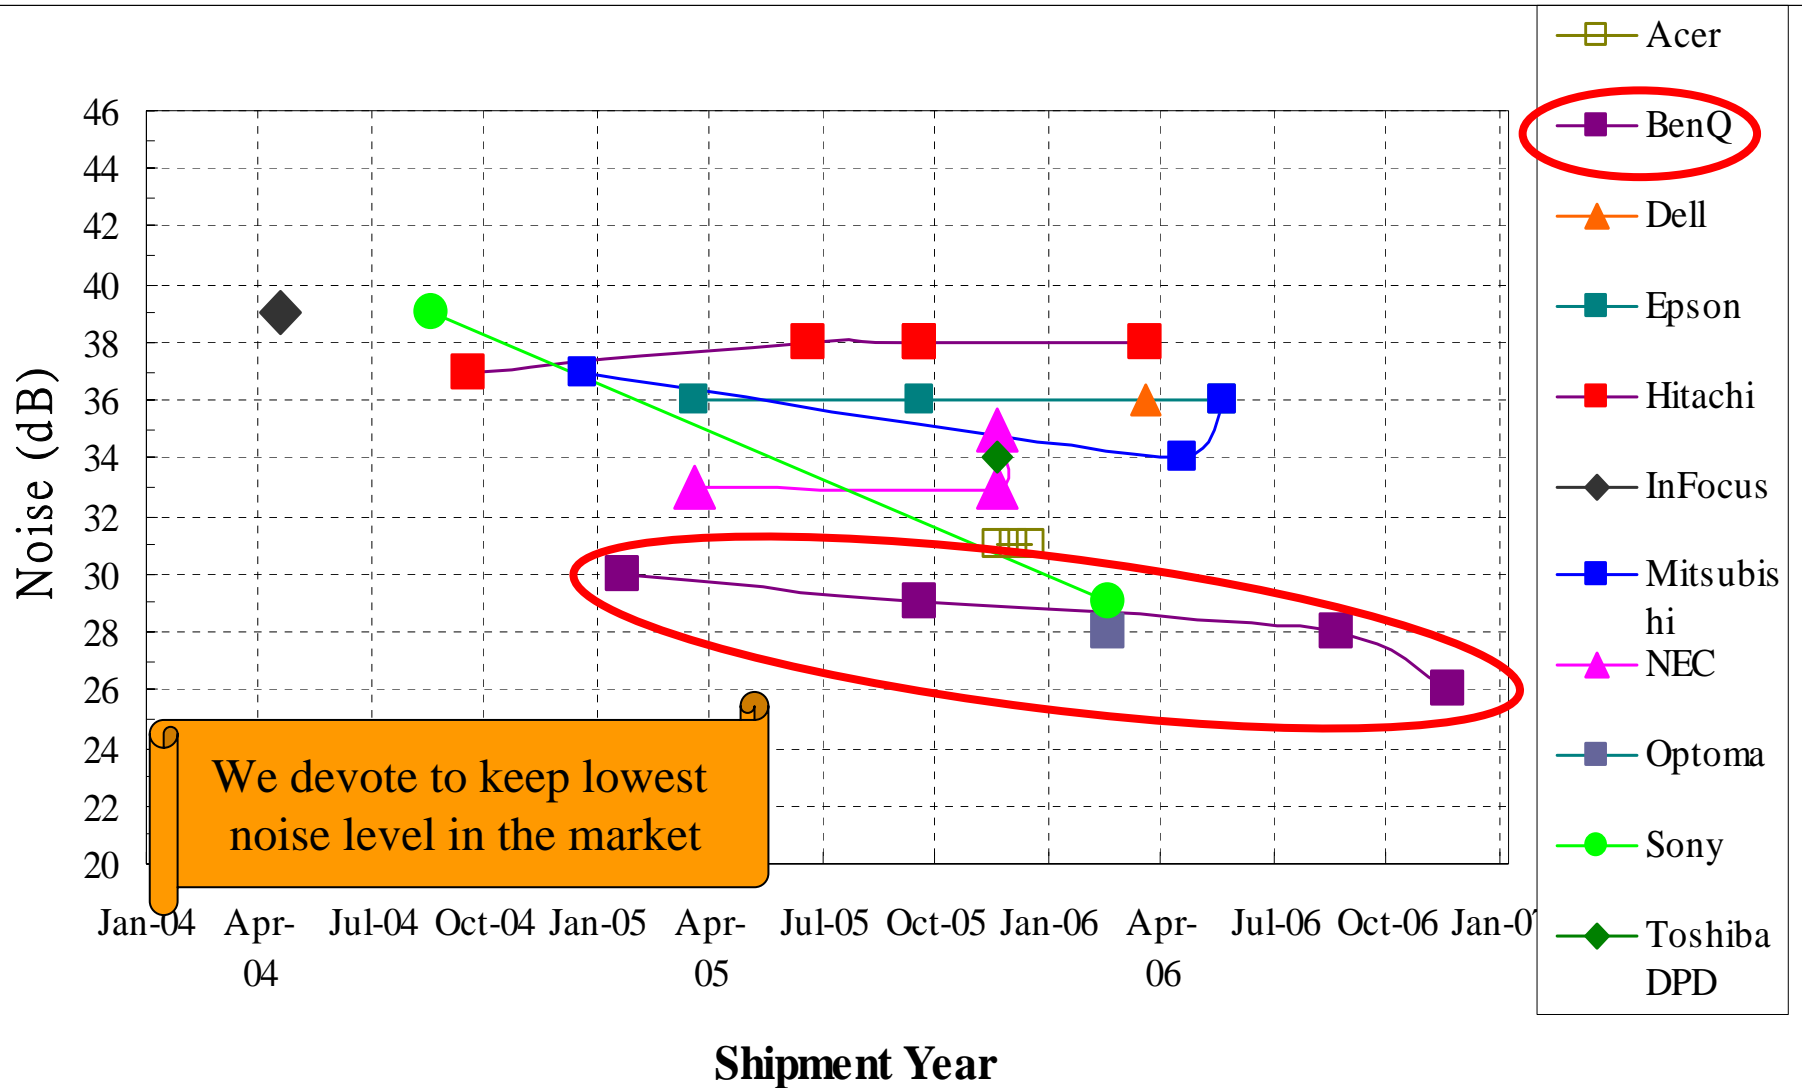

2005

2006

BenQ

Wireless Technology- LinkPro

BenQ

- Cables free for data transmission
- No signal loss up to 100m
- Friendly user interface
Ex. Auto -Download
- Multiple users linking simultaneously

BenQ

100M Transmission-Signal Shuttle

BenQ

Just enjoy the great performance in large conference!

100M transmission without any signal loss!

D-Sub ↔ D-Sub

+

BenQ

Market Analysis by noise level

BenQ