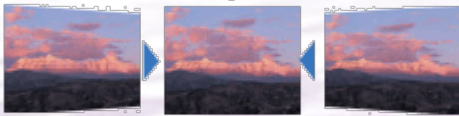

Home

*Bright Ideas
Come in Small Packages*

Thoughtful Features

BenQ

My Screen

2D Keystone

Power On/Off Ring Tone

Presentation Timer