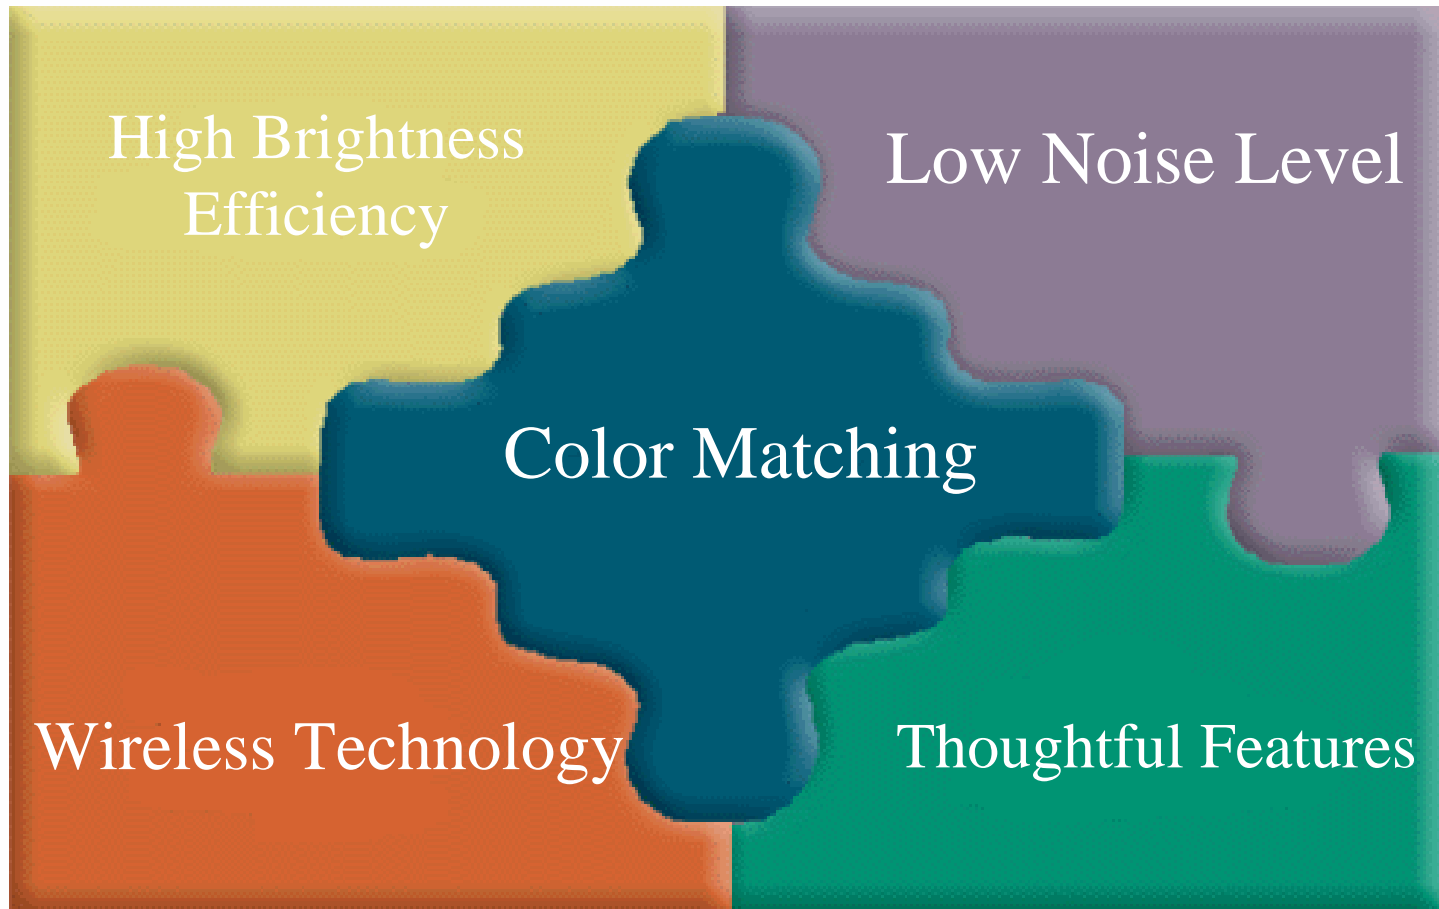

BFI technology

오직 AMA 기술과 BFI 기술의 결합만이 최고의 화면 품질을 제공

BENQ

Projector Technology

Color Matching I--Presentation Mode

BenQ

We adjust colors which will be reproduced in the same colors as presented in the original observation environment or the image equipment even when they are change !