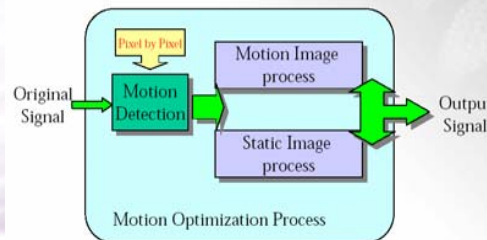

OPLUS
The Art of Display™

FAROUDJA
PICTURE PLUS

senseye

HQV
POWERED BY
TERANEX

- ICC™
- Film like mode

- Deinterlacing
- Noise Reduction

- 10 bit Video Processing
- HQV Detail Enhancement
- 3D Temporal Noise